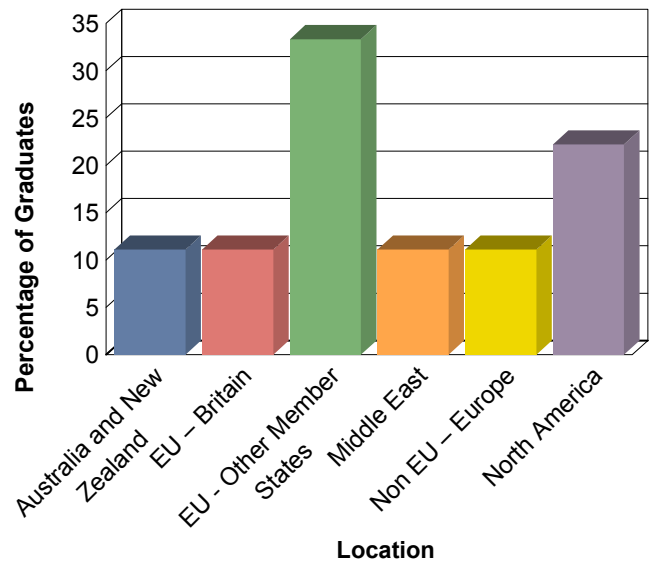

Check the UL Careers Website for more detailed information and links to many useful websites:

<http://www.ul.ie/careers>

Careers Service Location:

E0-019

Access to Careers Resources, PC's and career DVD's
General Careers Enquiries

Opening Hours:

Monday to Friday: 10.30 - 1.00 & 2.30 - 4.30
1.00 - 2.00 for CV Reviews or Quick Queries

No. of Graduates	58
Total Respondents	44

Current Situation

Sector of Employment

Salaries (Ireland)

Region of Employment (Ireland)

Region of Employment (Overseas)

For Further details on career supports available to postgrads, please visit our website at: www.ul.ie/careers

Using Your UL Postgraduate Qualification

Interdisciplinary - Doctorate

This leaflet aims to provide you with an overview of career options and sample employers of Doctorate graduates from the Interdisciplinary.

The data used in this leaflet has been compiled by using the results of the First Destinations survey of UL graduates. This survey was conducted in April 2011 and all charts relate to feedback from postgraduates who graduated from their programme of study during 2010.