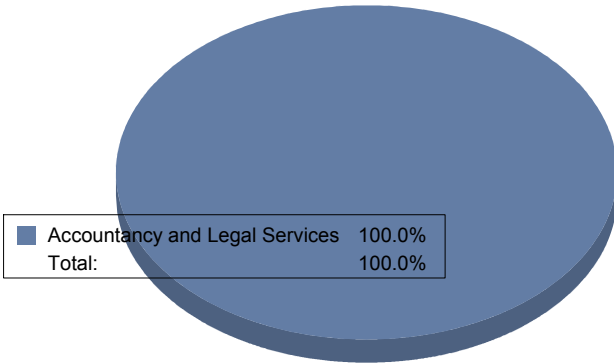

Opening Hours:

Monday to Friday: 10.30 - 1.00 & 2.30 - 4.30
1.00 - 2.00 for CV Reviews or Quick Queries

No. of Graduates	1
Total Respondents	1

Current Situation

Sector of Employment

Salaries (Ireland)

Salary