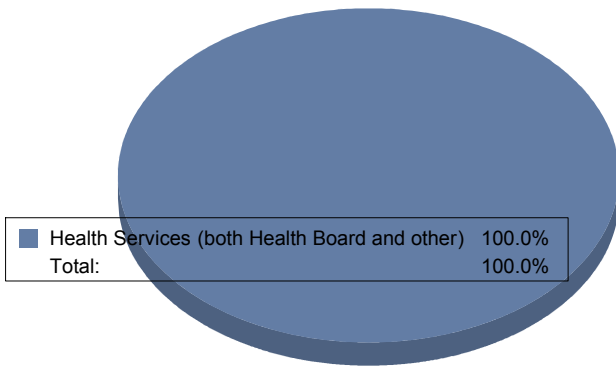

Check the UL Careers Website for more detailed information and links to many useful websites:
<http://www.ul.ie/careers>

Careers Service Location:

E0-019
Access to Careers Resources, PC's and career DVD's
General Careers Enquiries

Opening Hours:

Monday to Friday: 10.30 - 1.00 & 2.30 - 4.30
1.00 - 2.00 for CV Reviews or Quick Queries

No. of Graduates	7
Total Respondents	4

Current Situation

Sector of Employment

Salaries (Ireland)

Region of Employment (Ireland)

For Further details on career supports available to postgrads, please visit our website at: www.ul.ie/careers

Using Your UL Postgraduate Qualification

Faculty of Education & Health Sciences - Doctorate

This leaflet aims to provide you with an overview of career options and sample employers of Doctorate graduates from the Faculty of Education & Health Sciences.