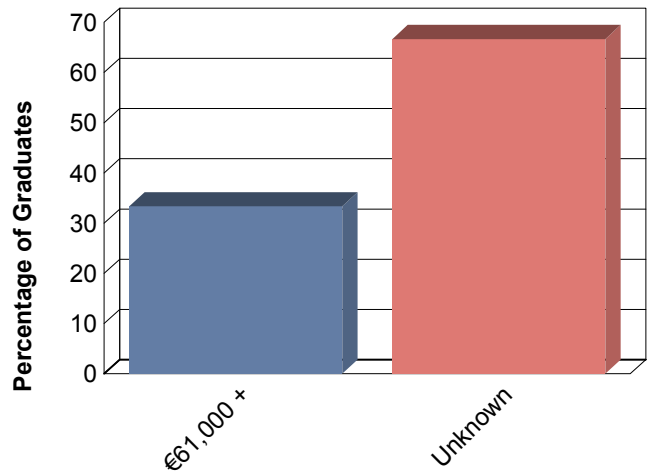

Opening Hours:

Monday to Friday: 10.30 - 1.00 & 2.30 - 4.30
1.00 - 2.00 for CV Reviews or Quick Queries

No. of Graduates	4
Total Respondents	4

Current Situation

Sector of Employment

Salaries (Ireland)

Salary