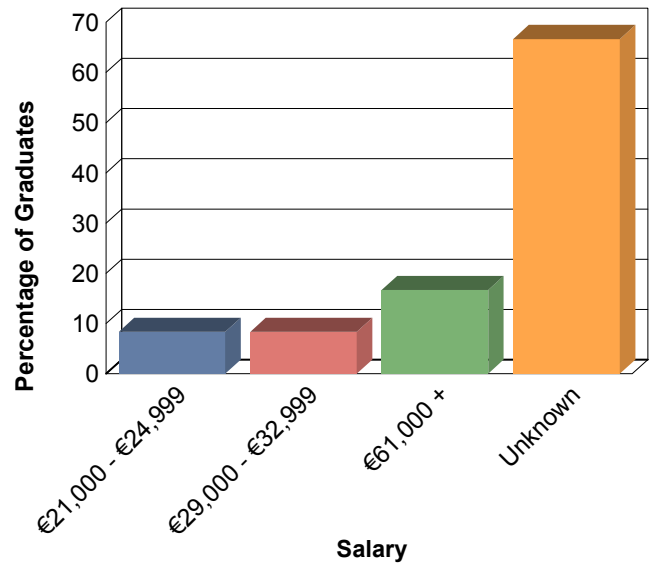

Opening Hours:

Monday to Friday: 10.30 - 1.00 & 2.30 - 4.30
1.00 - 2.00 for CV Reviews or Quick Queries

No. of Graduates	21
Total Respondents	17

Current Situation

Sector of Employment

Salaries (Ireland)

Region of Employment (Ireland)