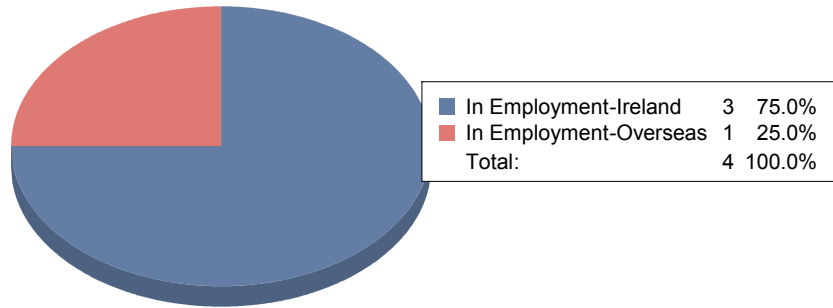

No. of Graduates	4
Total Respondents	4

Current Situation