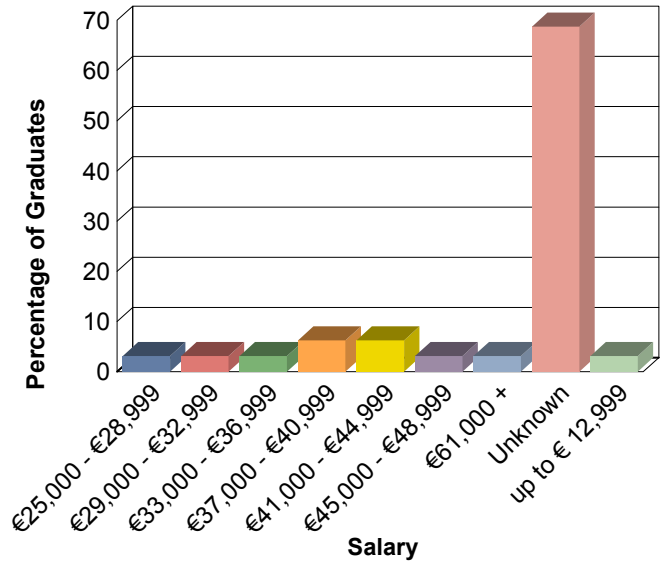

Opening Hours:

Monday to Friday: 10.30 - 1.00 & 2.30 - 4.30
1.00 - 2.00 for CV Reviews or Quick Queries

No. of Graduates	58
Total Respondents	44

Current Situation

Sector of Employment

Salaries (Ireland)

Region of Employment (Ireland)