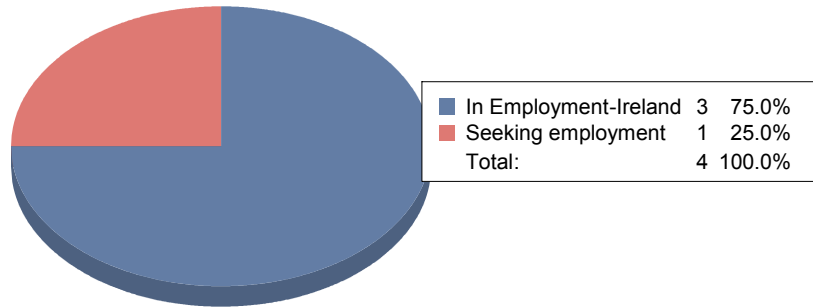

Check the UL Careers Website for more detailed information and links to many useful websites:
<http://www.ul.ie/careers>

Careers Service Location:

E0-019
Access to Careers Resources, PC's and career DVD's
General Careers Enquiries

Opening Hours:

Monday to Friday: 10.30 - 1.00 & 2.30 - 4.30
1.00 - 2.00 for CV Reviews or Quick Queries

No. of Graduates	7
Total Respondents	4

Current Situation

Sector of Employment

Salaries (Ireland)

Region of Employment (Ireland)