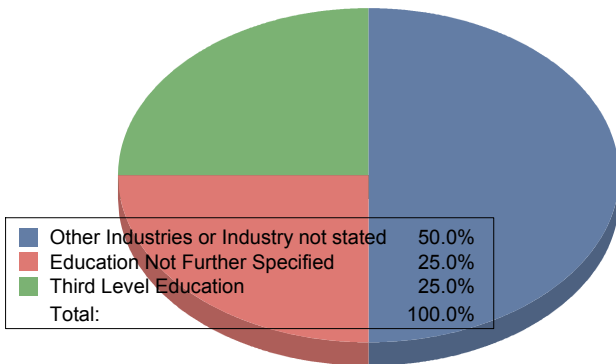

Check the UL Careers Website for more detailed information and links to many useful websites:
<http://www.ul.ie/careers>

Careers Service Location:

E0-019
Access to Careers Resources, PC's and career DVD's
General Careers Enquiries

Opening Hours:

Monday to Friday: 10.30 - 1.00 & 2.30 - 4.30
1.00 - 2.00 for CV Reviews or Quick Queries

No. of Graduates	13
Total Respondents	5

Current Situation

Sector of Employment

Salaries (Ireland)

Region of Employment (Ireland)

Region of Employment (Overseas)

For Further details on career supports available to postgrads, please visit our website at: www.ul.ie/careers

Using Your UL Postgraduate Qualification

Faculty of Education & Health Sciences - Masters Research