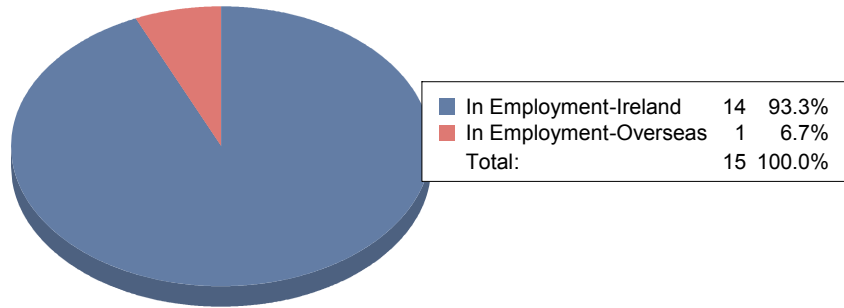

Check the UL Careers Website for more detailed information and links to many useful websites:

<http://www.ul.ie/careers>

Careers Service Location:

E0-019

Access to Careers Resources, PC's and career DVD's
General Careers Enquiries

Opening Hours:

Monday to Friday: 10.30 - 1.00 & 2.30 - 4.30
1.00 - 2.00 for CV Reviews or Quick Queries

No. of Graduates	18
Total Respondents	15

Current Situation

Sector of Employment

Salaries (Ireland)

Region of Employment (Ireland)