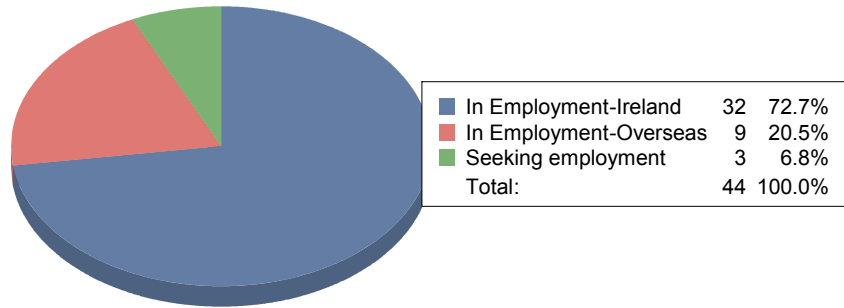

Check the UL Careers Website for more detailed information and links to many useful websites:

<http://www.ul.ie/careers>

Careers Service Location:

E0-019

Access to Careers Resources, PC's and career DVD's
General Careers Enquiries

Opening Hours:

Monday to Friday: 10.30 - 1.00 & 2.30 - 4.30
1.00 - 2.00 for CV Reviews or Quick Queries

No. of Graduates	58
Total Respondents	44

Current Situation

Sector of Employment

Salaries (Ireland)

Region of Employment (Ireland)