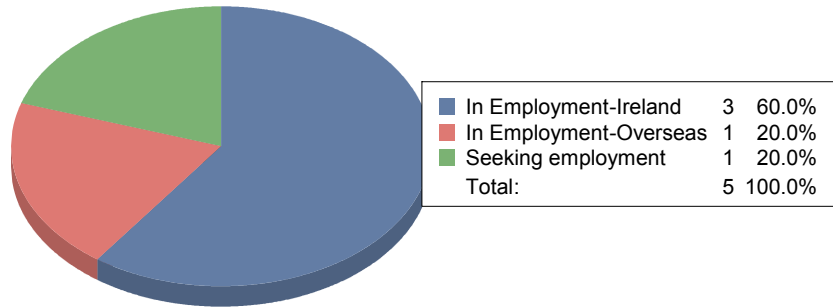

Check the UL Careers Website for more detailed information and links to many useful websites:
<http://www.ul.ie/careers>

Careers Service Location:

E0-019
Access to Careers Resources, PC's and career DVD's
General Careers Enquiries

Opening Hours:

Monday to Friday: 10.30 - 1.00 & 2.30 - 4.30
1.00 - 2.00 for CV Reviews or Quick Queries

No. of Graduates	13
Total Respondents	5

Current Situation

Sector of Employment

Salaries (Ireland)

Region of Employment (Ireland)