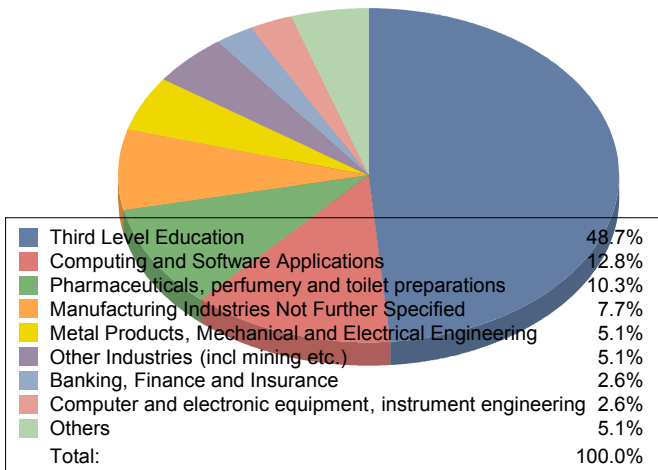

Opening Hours:

Monday to Friday: 10.30 - 1.00 & 2.30 - 4.30
1.00 - 2.00 for CV Reviews or Quick Queries

No. of Graduates	58
Total Respondents	44

Current Situation

Sector of Employment

Salaries (Ireland)

Region of Employment (Ireland)