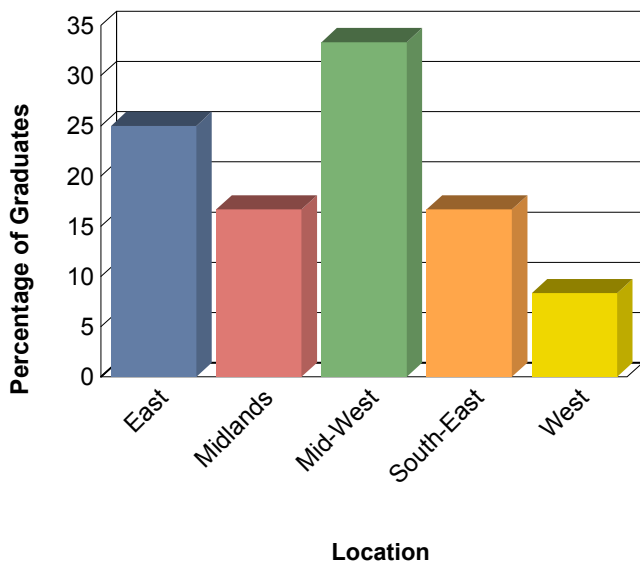

Opening Hours:

Monday to Friday: 10.30 - 1.00 & 2.30 - 4.30
1.00 - 2.00 for CV Reviews or Quick Queries

No. of Graduates	21
Total Respondents	17

Current Situation

Sector of Employment

Salaries (Ireland)

Region of Employment (Ireland)