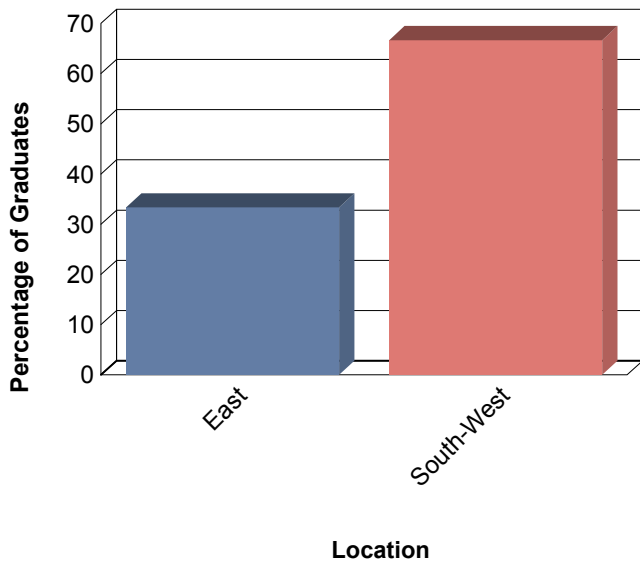

Opening Hours:

Monday to Friday: 10.30 - 1.00 & 2.30 - 4.30
1.00 - 2.00 for CV Reviews or Quick Queries

No. of Graduates	7
Total Respondents	4

Current Situation

Sector of Employment

Salaries (Ireland)

Region of Employment (Ireland)