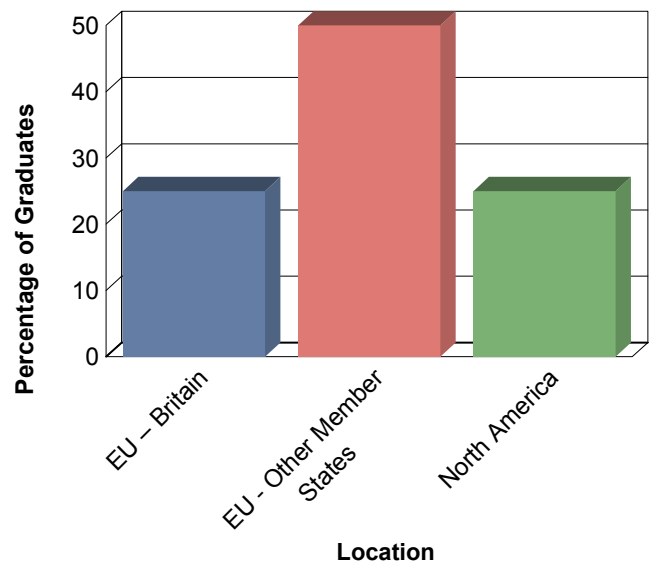

Check the UL Careers Website for more detailed information and links to many useful websites:

<http://www.ul.ie/careers>

Careers Service Location:

E0-019

Access to Careers Resources, PC's and career DVD's
General Careers Enquiries

Opening Hours:

Monday to Friday: 10.30 - 1.00 & 2.30 - 4.30
1.00 - 2.00 for CV Reviews or Quick Queries

No. of Graduates	21
Total Respondents	17

Current Situation

Sector of Employment

Salaries (Ireland)

Region of Employment (Ireland)

Region of Employment (Overseas)

For Further details on career supports available to postgrads, please visit our website at: www.ul.ie/careers

Using Your UL Postgraduate Qualification

Faculty of Science & Engineering - Doctorate

This leaflet aims to provide you with an overview of career options and sample employers of Doctorate graduates from the Faculty of Science & Engineering.

The data used in this leaflet has been compiled by using the results of the First Destinations survey of UL graduates. This survey was conducted in April 2011 and all charts relate to feedback from postgraduates who graduated from their programme of study during 2010.