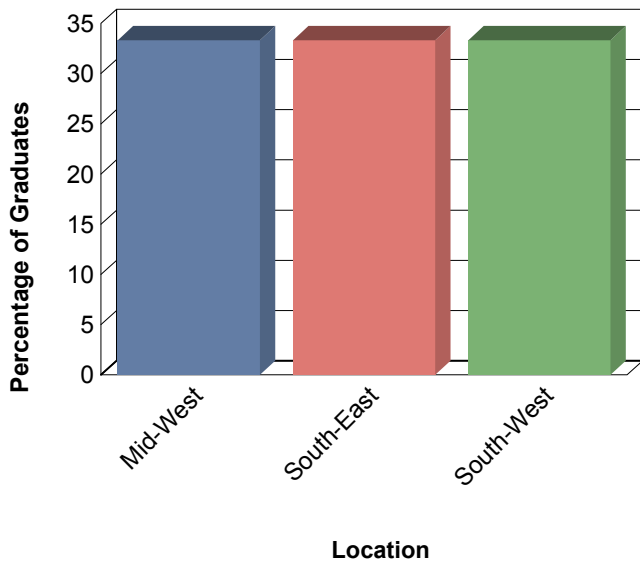

Opening Hours:

Monday to Friday: 10.30 - 1.00 & 2.30 - 4.30
1.00 - 2.00 for CV Reviews or Quick Queries

No. of Graduates	13
Total Respondents	5

Current Situation

Sector of Employment

Salaries (Ireland)

Region of Employment (Ireland)