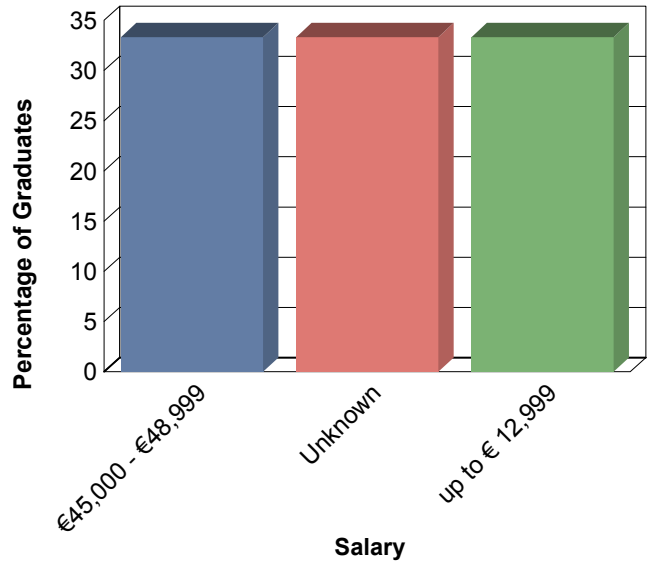

Opening Hours:

Monday to Friday: 10.30 - 1.00 & 2.30 - 4.30
1.00 - 2.00 for CV Reviews or Quick Queries

No. of Graduates	13
Total Respondents	5

Current Situation

Sector of Employment

Salaries (Ireland)

Region of Employment (Ireland)