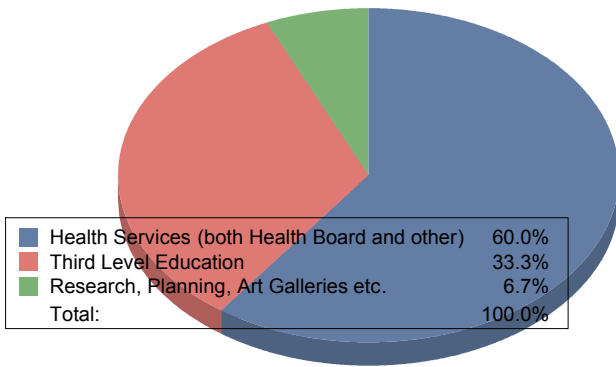

Check the UL Careers Website for more detailed information and links to many useful websites:

<http://www.ul.ie/careers>

Careers Service Location:

E0-019

Access to Careers Resources, PC's and career DVD's
General Careers Enquiries

Opening Hours:

Monday to Friday: 10.30 - 1.00 & 2.30 - 4.30
1.00 - 2.00 for CV Reviews or Quick Queries

No. of Graduates	18
Total Respondents	15

Current Situation

Sector of Employment

Salaries (Ireland)

Region of Employment (Ireland)

Region of Employment (Overseas)

For Further details on career supports available to postgrads, please visit our website at: www.ul.ie/careers

Using Your UL Postgraduate Qualification

Kemmy Business School - Doctorate