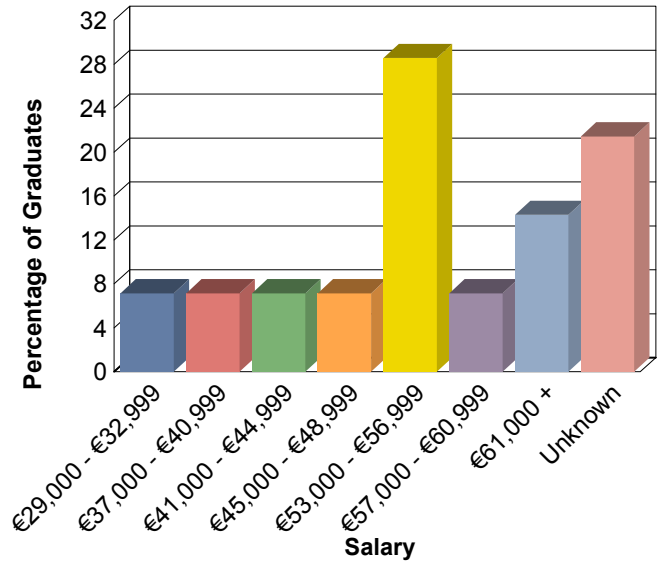

Opening Hours:

Monday to Friday: 10.30 - 1.00 & 2.30 - 4.30
1.00 - 2.00 for CV Reviews or Quick Queries

No. of Graduates	18
Total Respondents	15

Current Situation

Sector of Employment

Salaries (Ireland)

Region of Employment (Ireland)