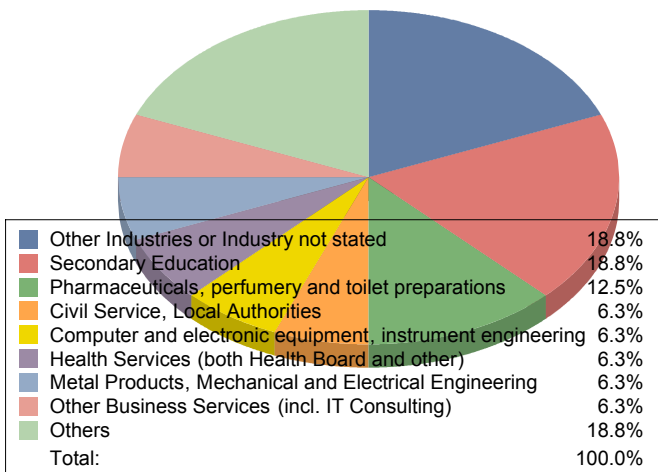

Check the UL Careers Website for more detailed information and links to many useful websites:

<http://www.ul.ie/careers>

Careers Service Location:

E0-019

Access to Careers Resources, PC's and career DVD's
General Careers Enquiries

Opening Hours:

Monday to Friday: 10.30 - 1.00 & 2.30 - 4.30
1.00 - 2.00 for CV Reviews or Quick Queries

No. of Graduates	21
Total Respondents	17

Current Situation

Sector of Employment

Salaries (Ireland)

Region of Employment (Ireland)