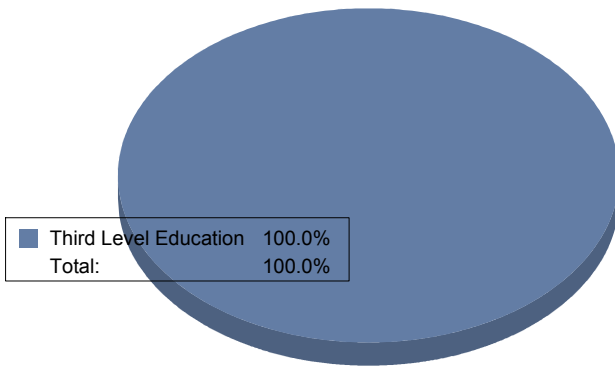

Opening Hours:

Monday to Friday: 10.30 - 1.00 & 2.30 - 4.30
1.00 - 2.00 for CV Reviews or Quick Queries

No. of Graduates	2
Total Respondents	1

Current Situation

Sector of Employment

Region of Employment (Overseas)