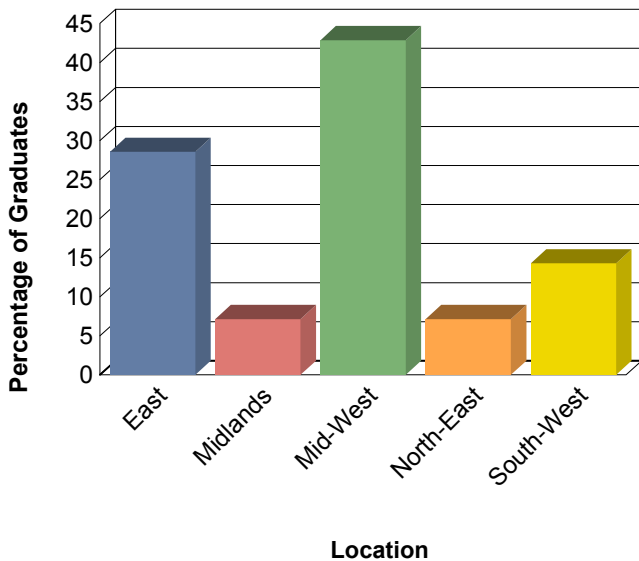

Opening Hours:

Monday to Friday: 10.30 - 1.00 & 2.30 - 4.30
1.00 - 2.00 for CV Reviews or Quick Queries

No. of Graduates	18
Total Respondents	15

Current Situation

Sector of Employment

Salaries (Ireland)

Region of Employment (Ireland)