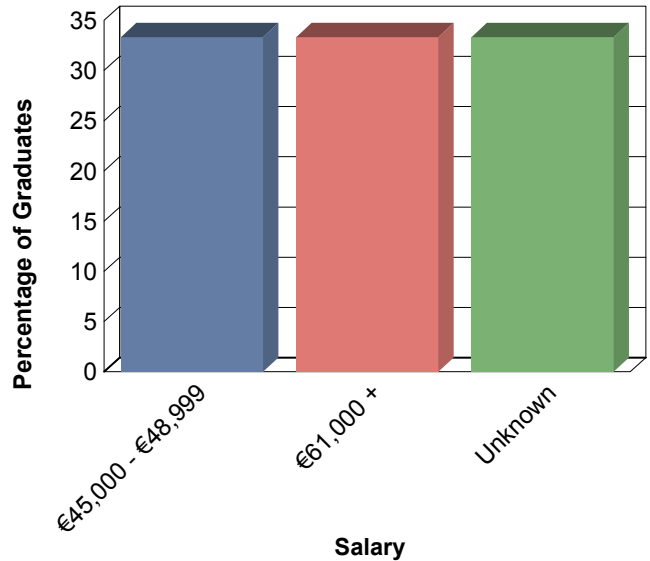

Opening Hours:

Monday to Friday: 10.30 - 1.00 & 2.30 - 4.30
1.00 - 2.00 for CV Reviews or Quick Queries

No. of Graduates	7
Total Respondents	4

Current Situation

Sector of Employment

Salaries (Ireland)

Region of Employment (Ireland)