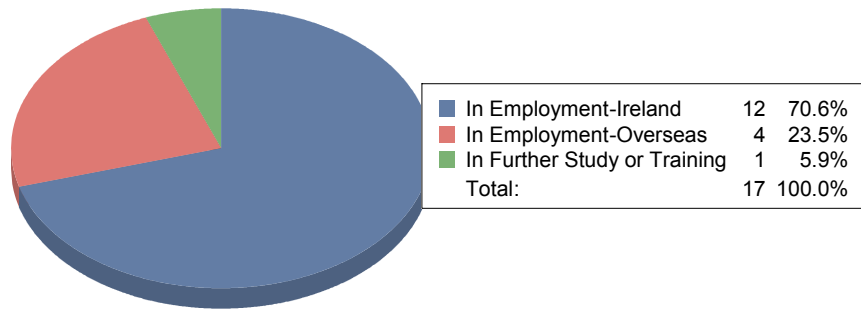

Check the UL Careers Website for more detailed information and links to many useful websites:

<http://www.ul.ie/careers>

Careers Service Location:

E0-019

Access to Careers Resources, PC's and career DVD's
General Careers Enquiries

Opening Hours:

Monday to Friday: 10.30 - 1.00 & 2.30 - 4.30
1.00 - 2.00 for CV Reviews or Quick Queries

No. of Graduates	21
Total Respondents	17

Current Situation

Sector of Employment

Salaries (Ireland)

Region of Employment (Ireland)