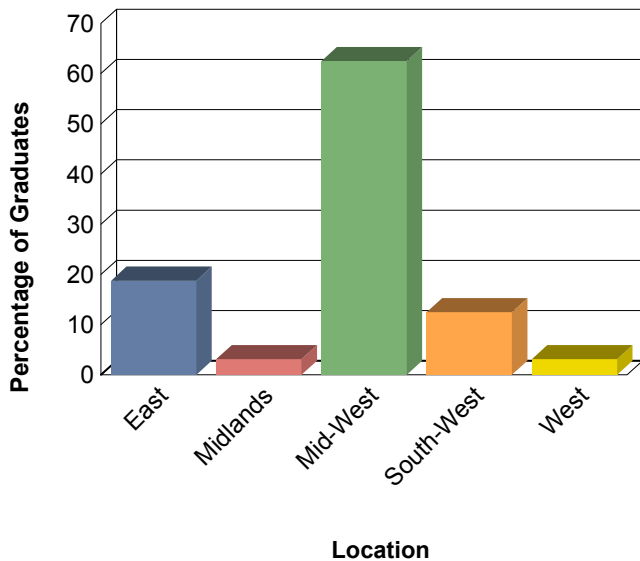

Opening Hours:

Monday to Friday: 10.30 - 1.00 & 2.30 - 4.30
1.00 - 2.00 for CV Reviews or Quick Queries

No. of Graduates	58
Total Respondents	44

Current Situation

Sector of Employment

Salaries (Ireland)

Region of Employment (Ireland)