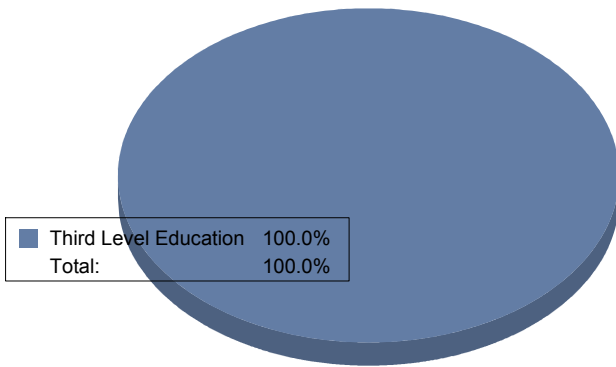

Opening Hours:

Monday to Friday: 10.30 - 1.00 & 2.30 - 4.30
1.00 - 2.00 for CV Reviews or Quick Queries

No. of Graduates	4
Total Respondents	4

Current Situation

Sector of Employment

Salaries (Ireland)

Salary